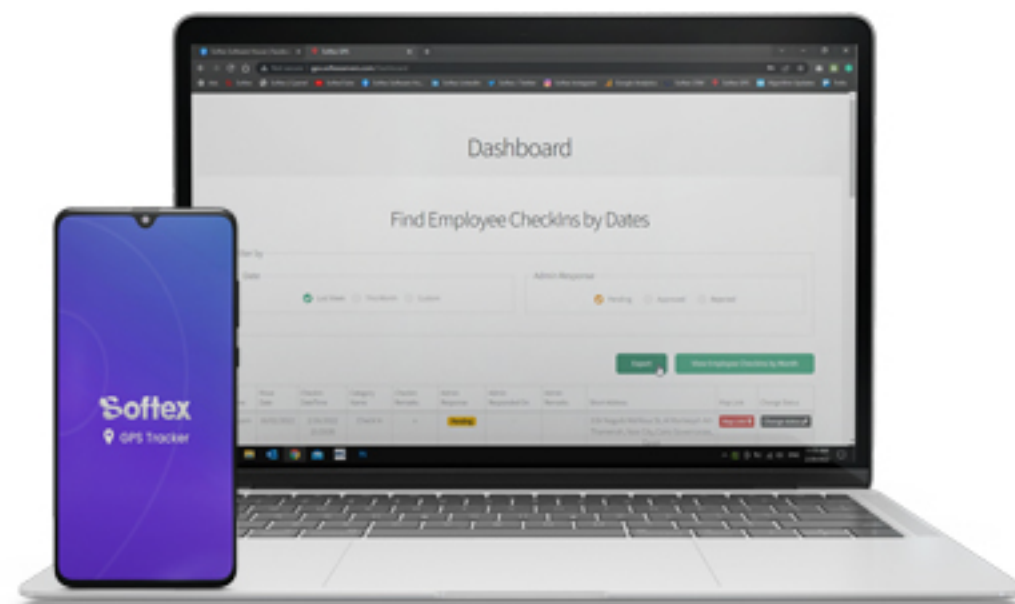

# GPS Tracking System

Monitoring the work of employees who perform their duties outside the workplace

**Softex**  
Your Business Future

## GPS Tracking System

Assign employees to their respective office locations, workweeks, and timings!

Forget manual login and spreadsheet crash!

**Softex GPS Tracker** allow employers to seamlessly track employees, managing records and automatically sync with professional dashboard.

A non-complexed system that allow the user (Employee) to share his GPS Check-ins or live location with manager (Employer) for business purposes.

“Managing resources will empower your business insight”

**Softex GPS Tracking** system help companies get a grip on labor costs, especially overtime, and those who own large sales force and technical support teams or maintenance crew, since it is functional for keeping the track of their employees. Otherwise, it will help managers to make a solid evaluation based on the efficient system reports.

Nevertheless.. Get subscribed to enjoy the **Live tracking** feature that allow an instant monitoring for your team performance.

Ready to automate your operations with GPS smart tracker?

Manage employee's records, data, and locations in one secure place that is scalable and easy to access from anywhere.